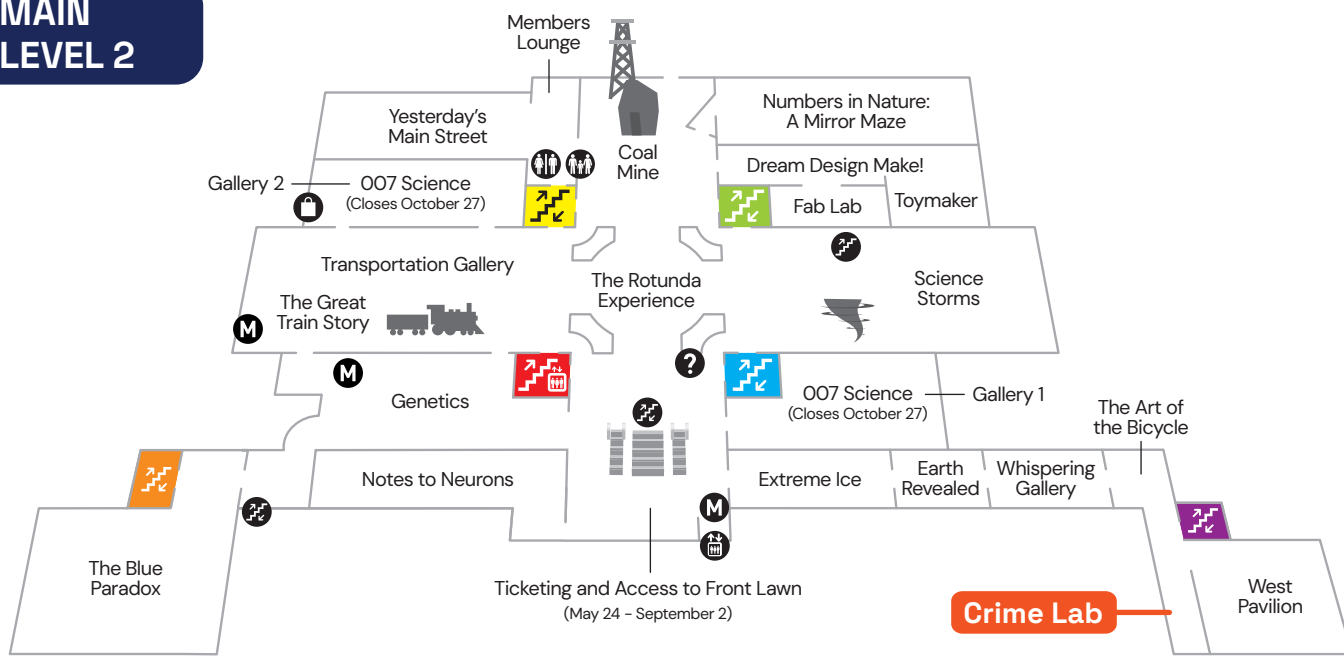

U-505 Submarine Exhibit + On-board Tour

The World-famous U-505 is the centerpiece of an unforgettable exhibit. Experience the Battle of the Atlantic, the U-505's capture and more. An optional on-board tour allows you to explore the U-505 from fore to aft. Allow 30 minutes prior to your scheduled tour time to explore the exhibit. • Lower Level 1 • *On-board tour requires a timed-entry ticket and is not accessible to wheelchairs or strollers.*

SCIENCE EXPERIENCES

Live Science

Discover interactive science moments throughout the Museum. Investigate the conditions needed to form a vortex, learn how the Tesla coil fires, and more. Visit the Information Desk to see what's offered. • Main Level 2

BALCONY LEVEL 3

MAIN LEVEL 2

LOWER LEVEL 1

ENTRY HALL

GROUP INFORMATION

Group Center Arrivals

Groups enter and leave through the Group Center, located on Lower Level 1 near the purple stairs. We will store lunches in the Group Center upon arrival, space permitting.

Bus Departure

Buses leave from the Group Center. Return to the Group Center before your scheduled time to ensure an on-time departure.

Giant Dome Theater and Ticked Exhibits

Please arrive early at the Giant Dome Theater or any ticketed exhibits or experiences.