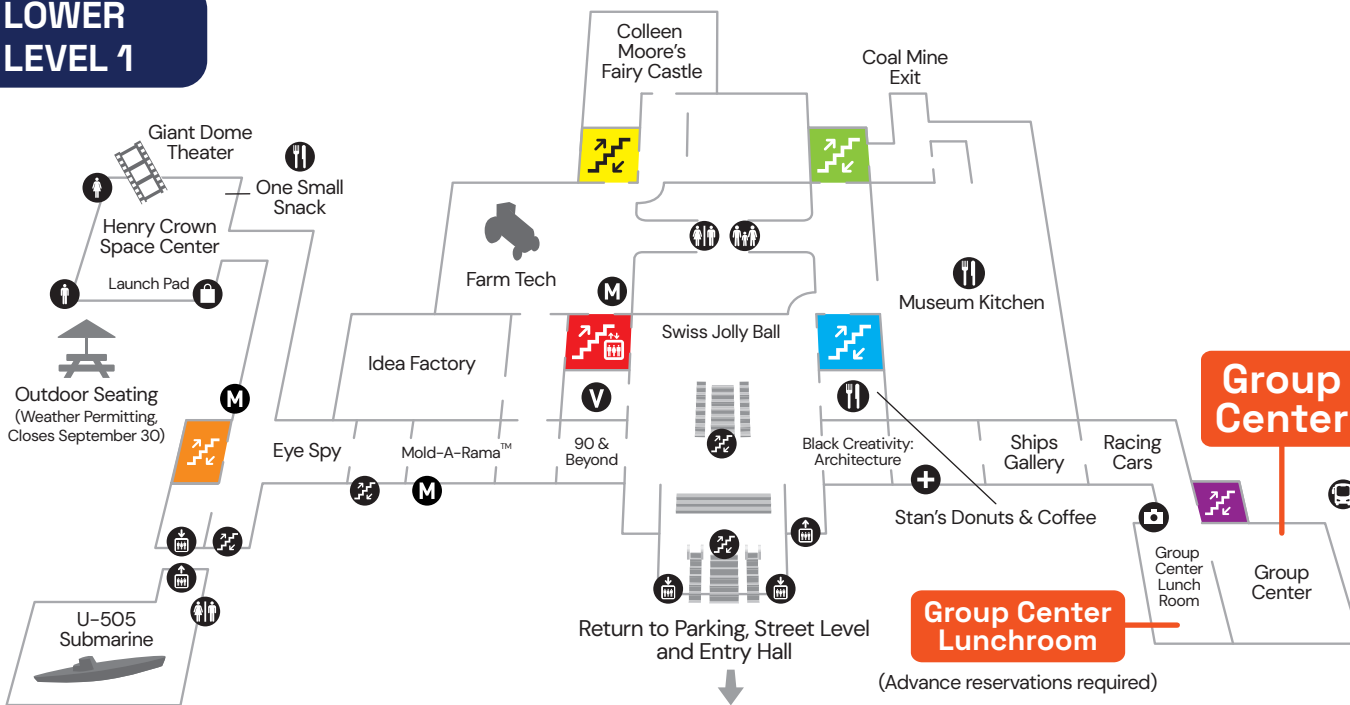

U-505 Submarine Exhibit + On-board Tour

The World-famous U-505 is the centerpiece of an unforgettable exhibit. Experience the Battle of the Atlantic, the U-505's capture and more. An optional on-board tour allows you to explore the U-505 from fore to aft. Allow 30 minutes prior to your scheduled tour time to explore the exhibit. • Lower Level 1 • *On-board tour requires a timed-entry ticket and is not accessible to wheelchairs or strollers.*

SCIENCE EXPERIENCES

Live Science

Discover interactive science moments throughout the Museum. Investigate the conditions needed to form a vortex, learn how the Tesla coil fires, and more. Visit the Information Desk to see what's offered. • Main Level 2

BALCONY LEVEL 3

MAIN LEVEL 2

LOWER LEVEL 1

ENTRY HALL

GROUP INFORMATION

Group Center Arrivals

Groups enter and leave through the Group Center, located on Lower Level 1 near the purple stairs. We will store lunches in the Group Center upon arrival, space permitting.

One Small Snack: Coffee, smoothies, popcorn, drinks, and snacks. Open select days. Hours may vary.

Shopping

There's something for everyone! The Museum Store in the Entry Hall has a variety of merchandise. Launch Pad, located in the Henry Crown Space Center, offers unique space-related products.