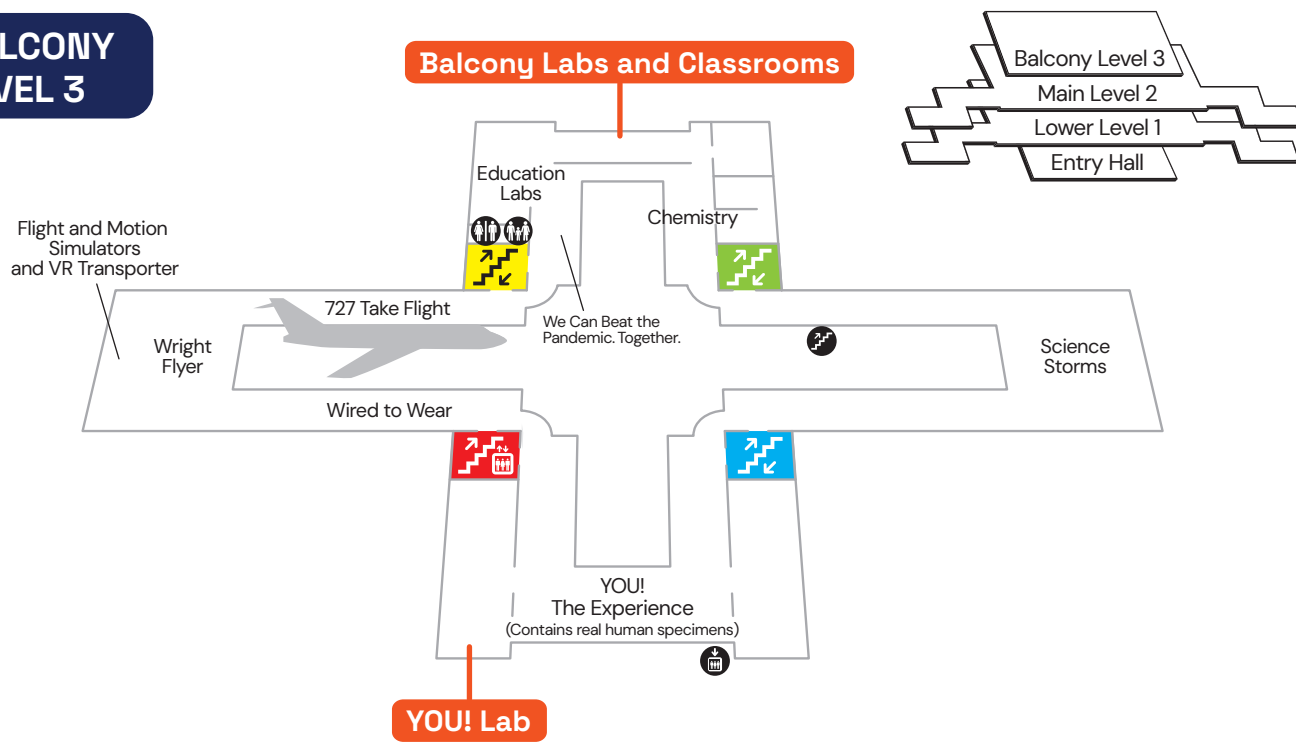

BALCONY LEVEL 3