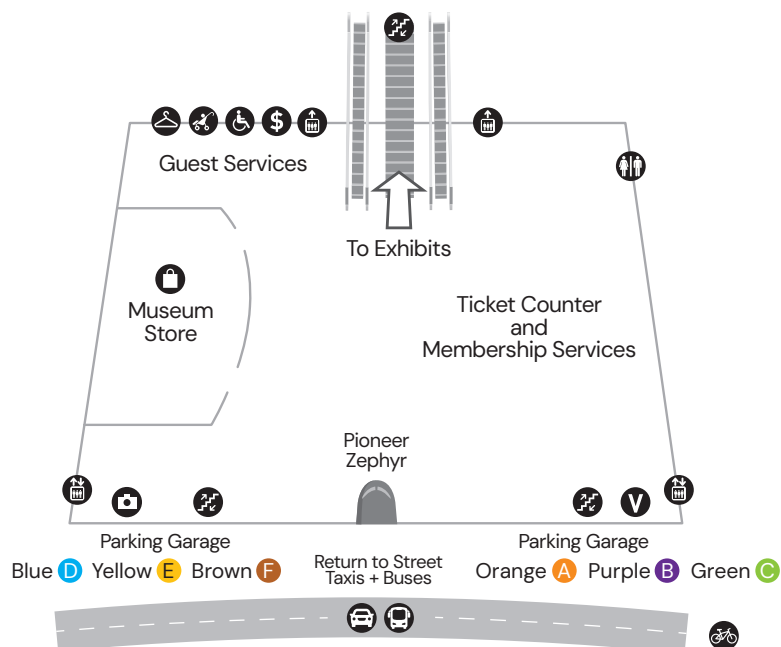

GIANT DOME THEATER

Enjoy a premium theater experience on our newly renovated five-story, domed wraparound screen. Immerse yourself in the brightest, clearest, and most colorful picture we've ever presented. Travel the globe on a scientific adventure without ever leaving your seat. For today's current films and showtimes, please visit a ticket counter or scan this QR code. • Main Level 2 • *CIBC is the Giant Dome Theater season sponsor. A timed-entry ticket is required for films.*

BALCONY LEVEL 3

MAIN LEVEL 2

LOWER LEVEL 1

ENTRY HALL

GROUP INFORMATION

Group Center Arrivals

Groups enter and leave through the Group Center, located on Lower Level 1 near the purple stairs. We will store lunches in the Group Center upon arrival, space permitting.

Lunch

Lunchrooms require advance reservations. If you have a reserved time, please arrive at your assigned lunchroom 10 minutes before your scheduled time. Lunches are scheduled back to back in 20-minute blocks. Bag lunches will be delivered to your lunchroom. Groups with bag lunches eat in either the Group Center Lunchroom (Lower Level 1) or West Pavilion Lunchroom (Main Level 2). Seating in Museum Kitchen is for customers who have purchased food there.

Bus Departure

Buses leave from the Group Center. Return to the Group Center before your scheduled time to ensure an on-time departure.

Giant Dome Theater and Ticked Exhibits

Please arrive early at the Giant Dome Theater or any ticketed exhibits or experiences.