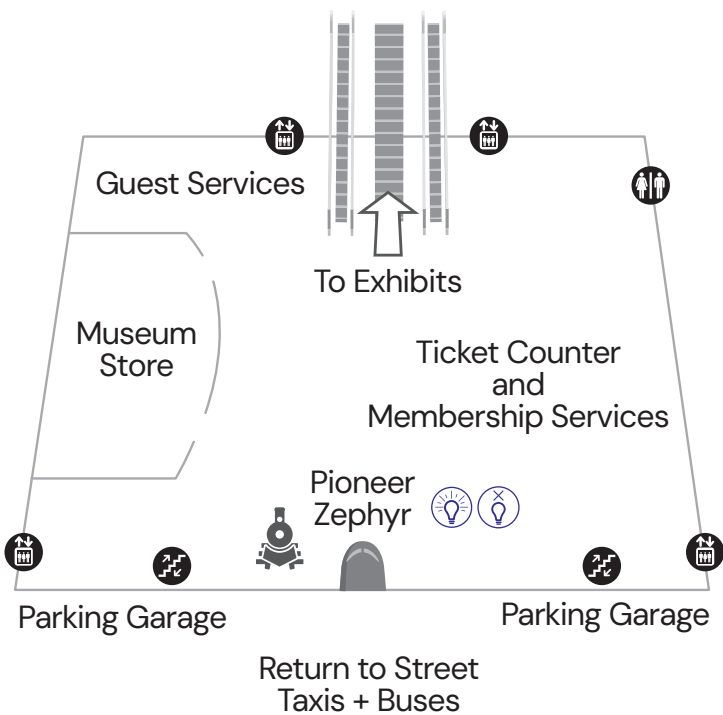

Whispering Gallery

The Art of the Bicycle

The Blue Paradox

West Pavilion

LOWER LEVEL 1

ENTRY HALL

LEGEND

- Accessible Restrooms
- Food + Drink
- Stairway
- Elevator

Quiet Space
These spaces are low traffic areas and do not have loud interactive elements.

Loud Space
These areas have loud noises that pair with the exhibit.

Flashing Lights
There are flashing lights in these areas.

Low Light
There is low light in these areas.