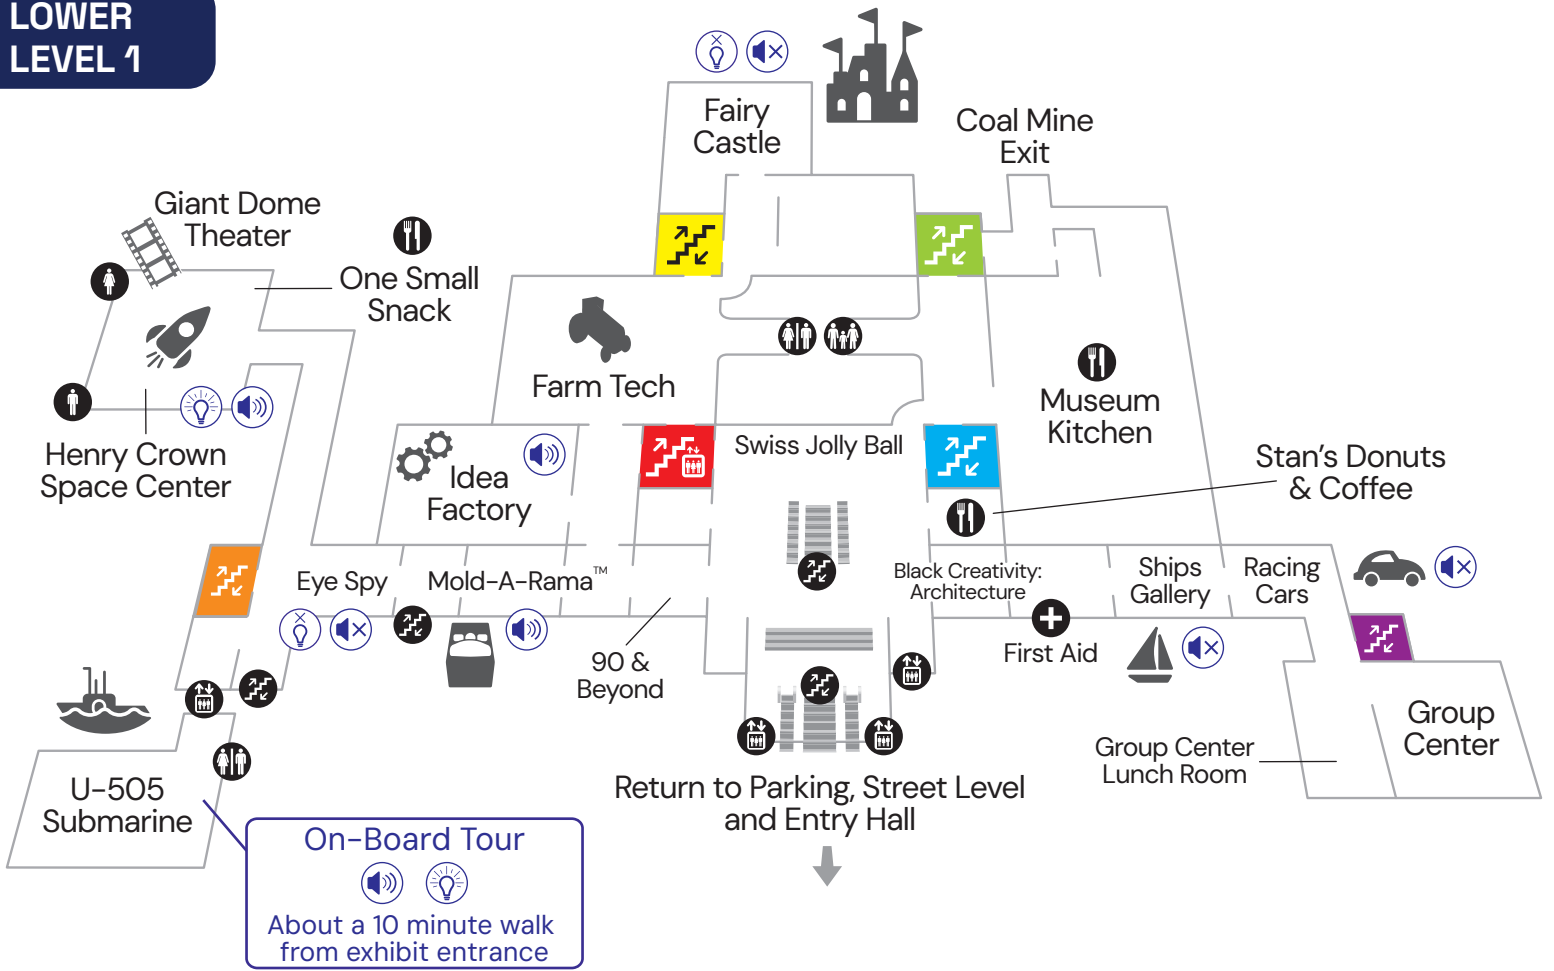

Coal Mine

Numbers in Nature:
A Mirror Maze

Dream Design Make!

Fab Lab

Toymaker

Transportation Gallery

The Great Train Story

Rotunda

Science Storms

Genetics

Info Desk

007 Science
(Closes October 27)

Gallery 1

Notes to Neurons

Extreme Ice

Earth Revealed

Whispering Gallery

The Art of the Bicycle

The Blue Paradox

West Pavilion

LOWER LEVEL 1

ENTRY HALL

LEGEND

- Accessible Restrooms
- Food + Drink
- Stairway
- Elevator

Quiet Space
These spaces are low traffic areas and do not have loud interactive elements.

Loud Space
These areas have loud noises that pair with the exhibit.

Flashing Lights
There are flashing lights in these areas.